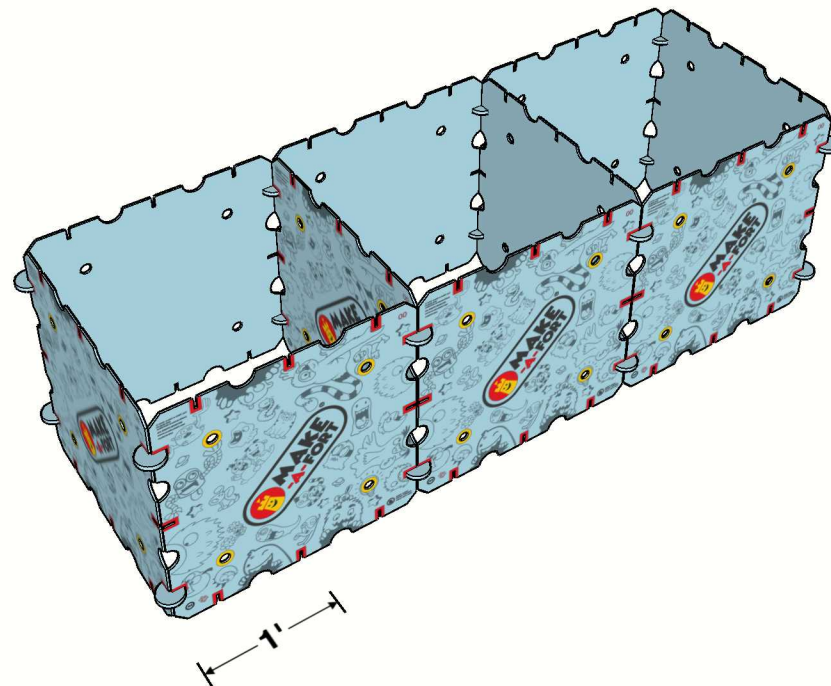

## Project - Large Wall

Requires 1.5 x Explorer Kits. Recommended for ages 4+. Takes under an hour to build.

# Project - Large Wall

Build Blue Section

S3 x 10  
C x 16

# Project - Large Wall

Build Purple Section

S3 x 10  
C x 36

# Project - Large Wall

Build Orange Section

T x 4  
C x 8