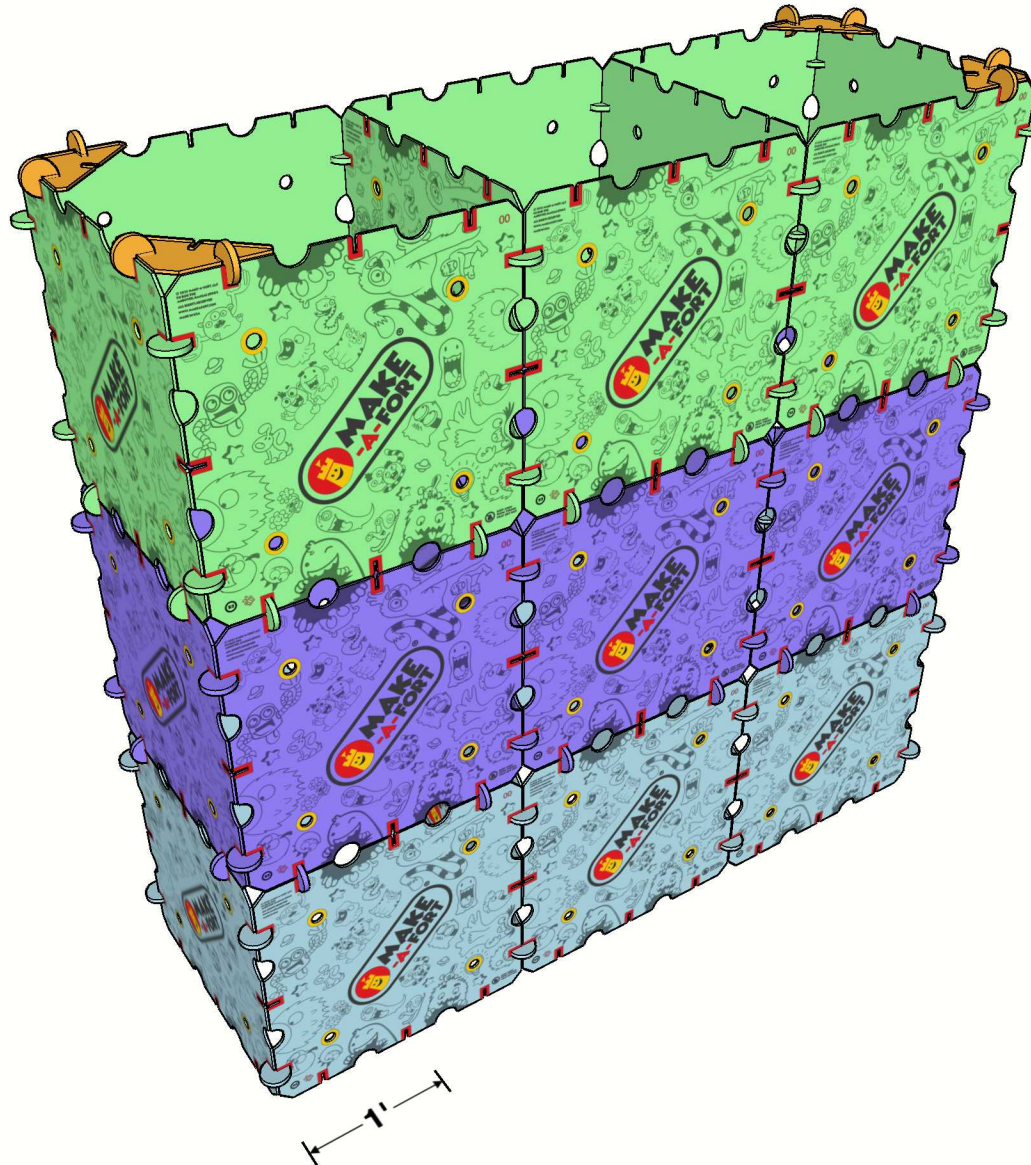

# Project - Large Wall

Build Green Section

S3 x 10  
C x 36

# Project - Large Wall

Build Orange Section

T x 4  
C x 8