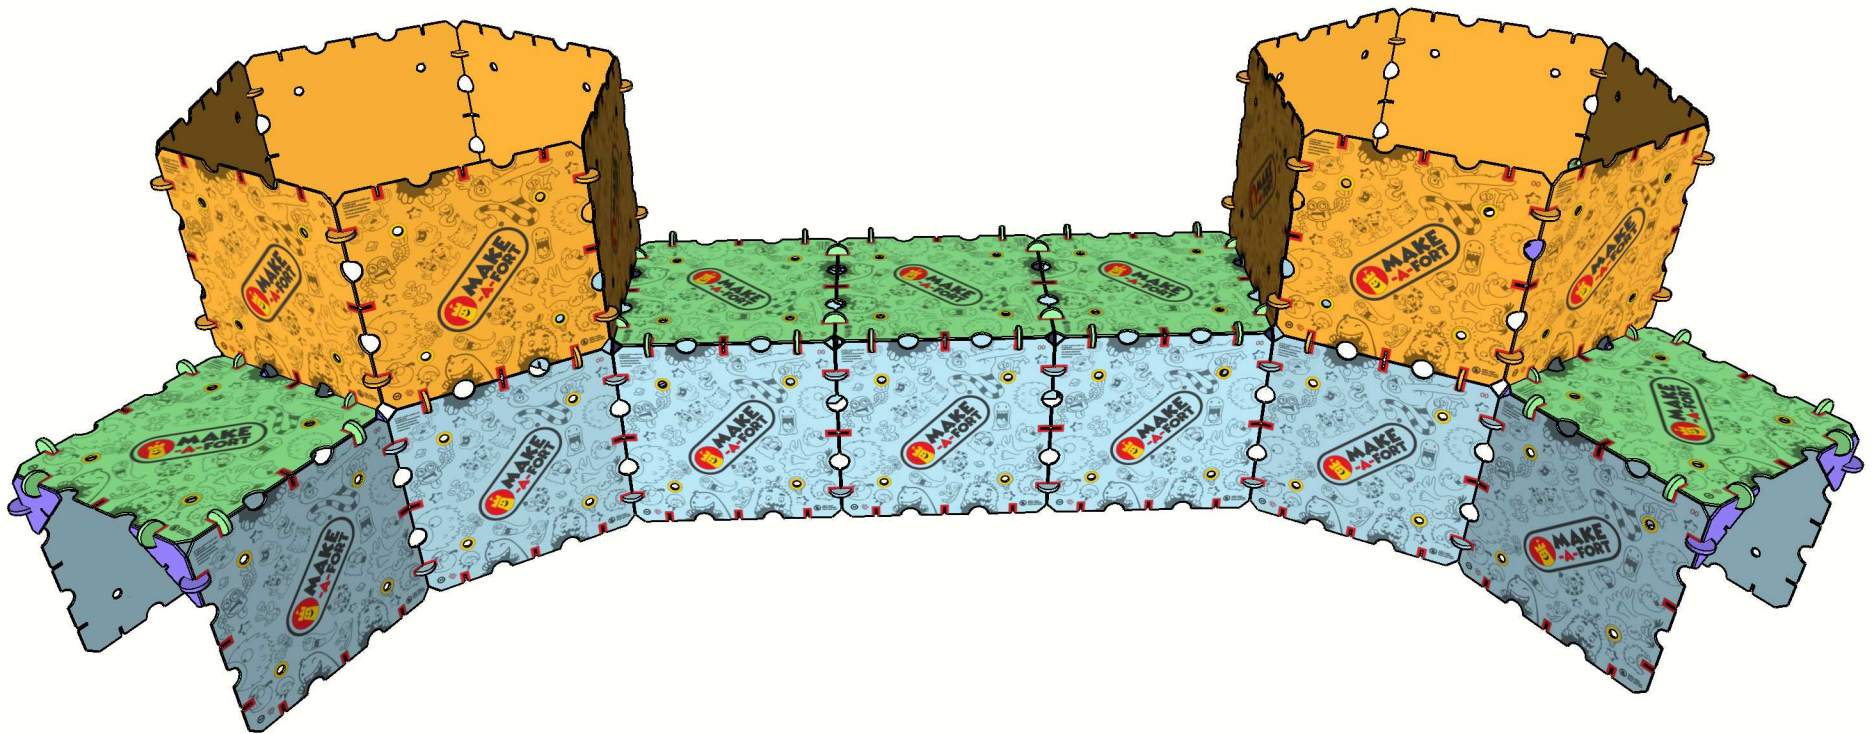

Project - Hexagloo X2

Requires 2 x Explorer Kits. Recommended for ages 8+. Takes one to two hours to build.

Project - Hexagloo X2

Build Blue Section

S3 x 20
C x 32

Project - Hexagloo X2

Build Purple Section

T x 24
C x 8

Project - Hexagloo X2

Build Green Section

S3 x 7
C x 52

Project - Hexagloo X2

Build Orange Section

S3 x 12
C x 12