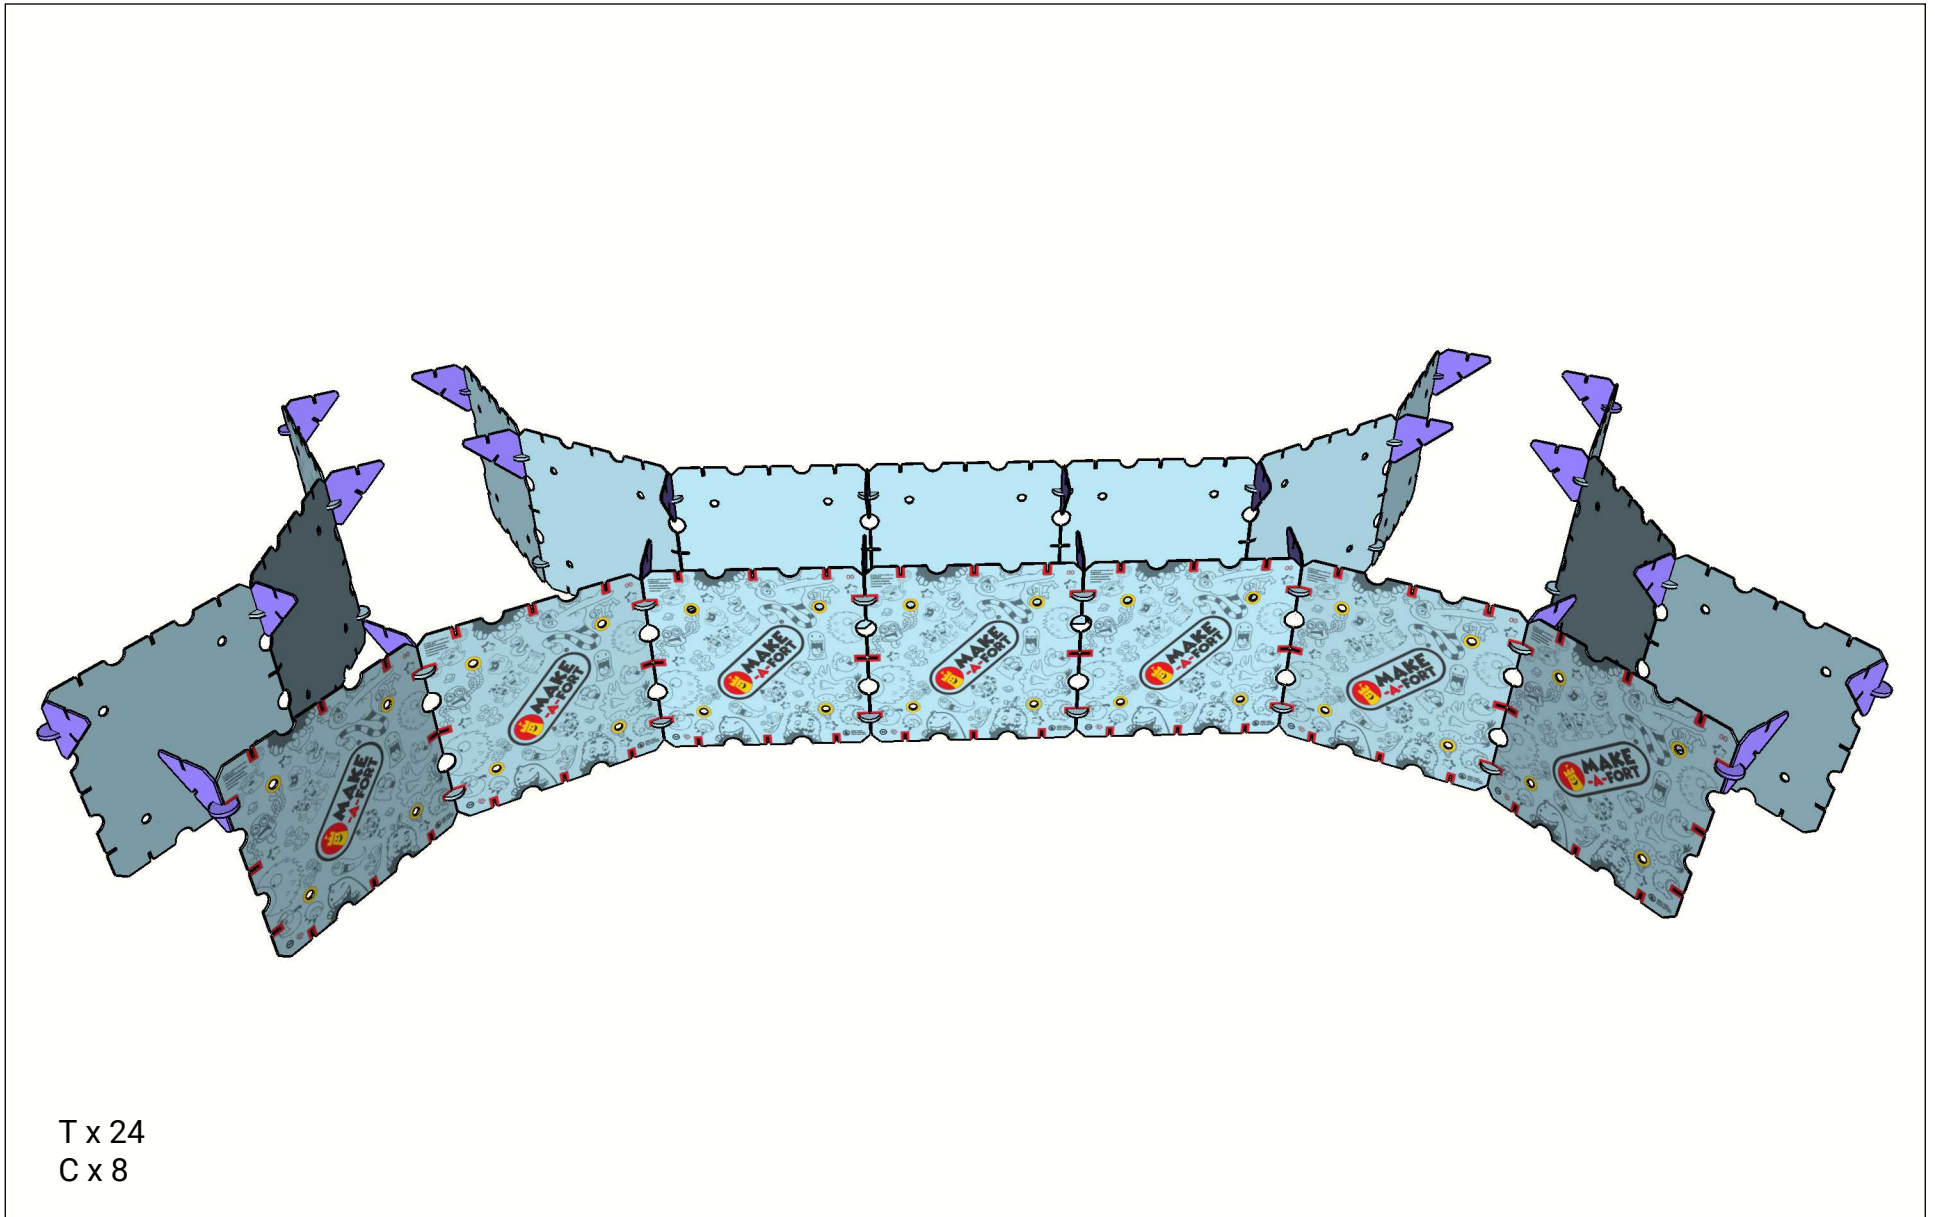

Project - Hexagloo X2

Requires 2 x Explorer Kits. Recommended for ages 8+. Takes one to two hours to build.

Project - Hexagloo X2

Build Blue Section

S3 x 20
C x 32

Project - Hexagloo X2

Build Purple Section

T x 24
C x 8

Project - Hexagloo X2

Build Green Section

S3 x 7
C x 52

Project - Hexagloo X2

Build Orange Section

S3 x 12
C x 12