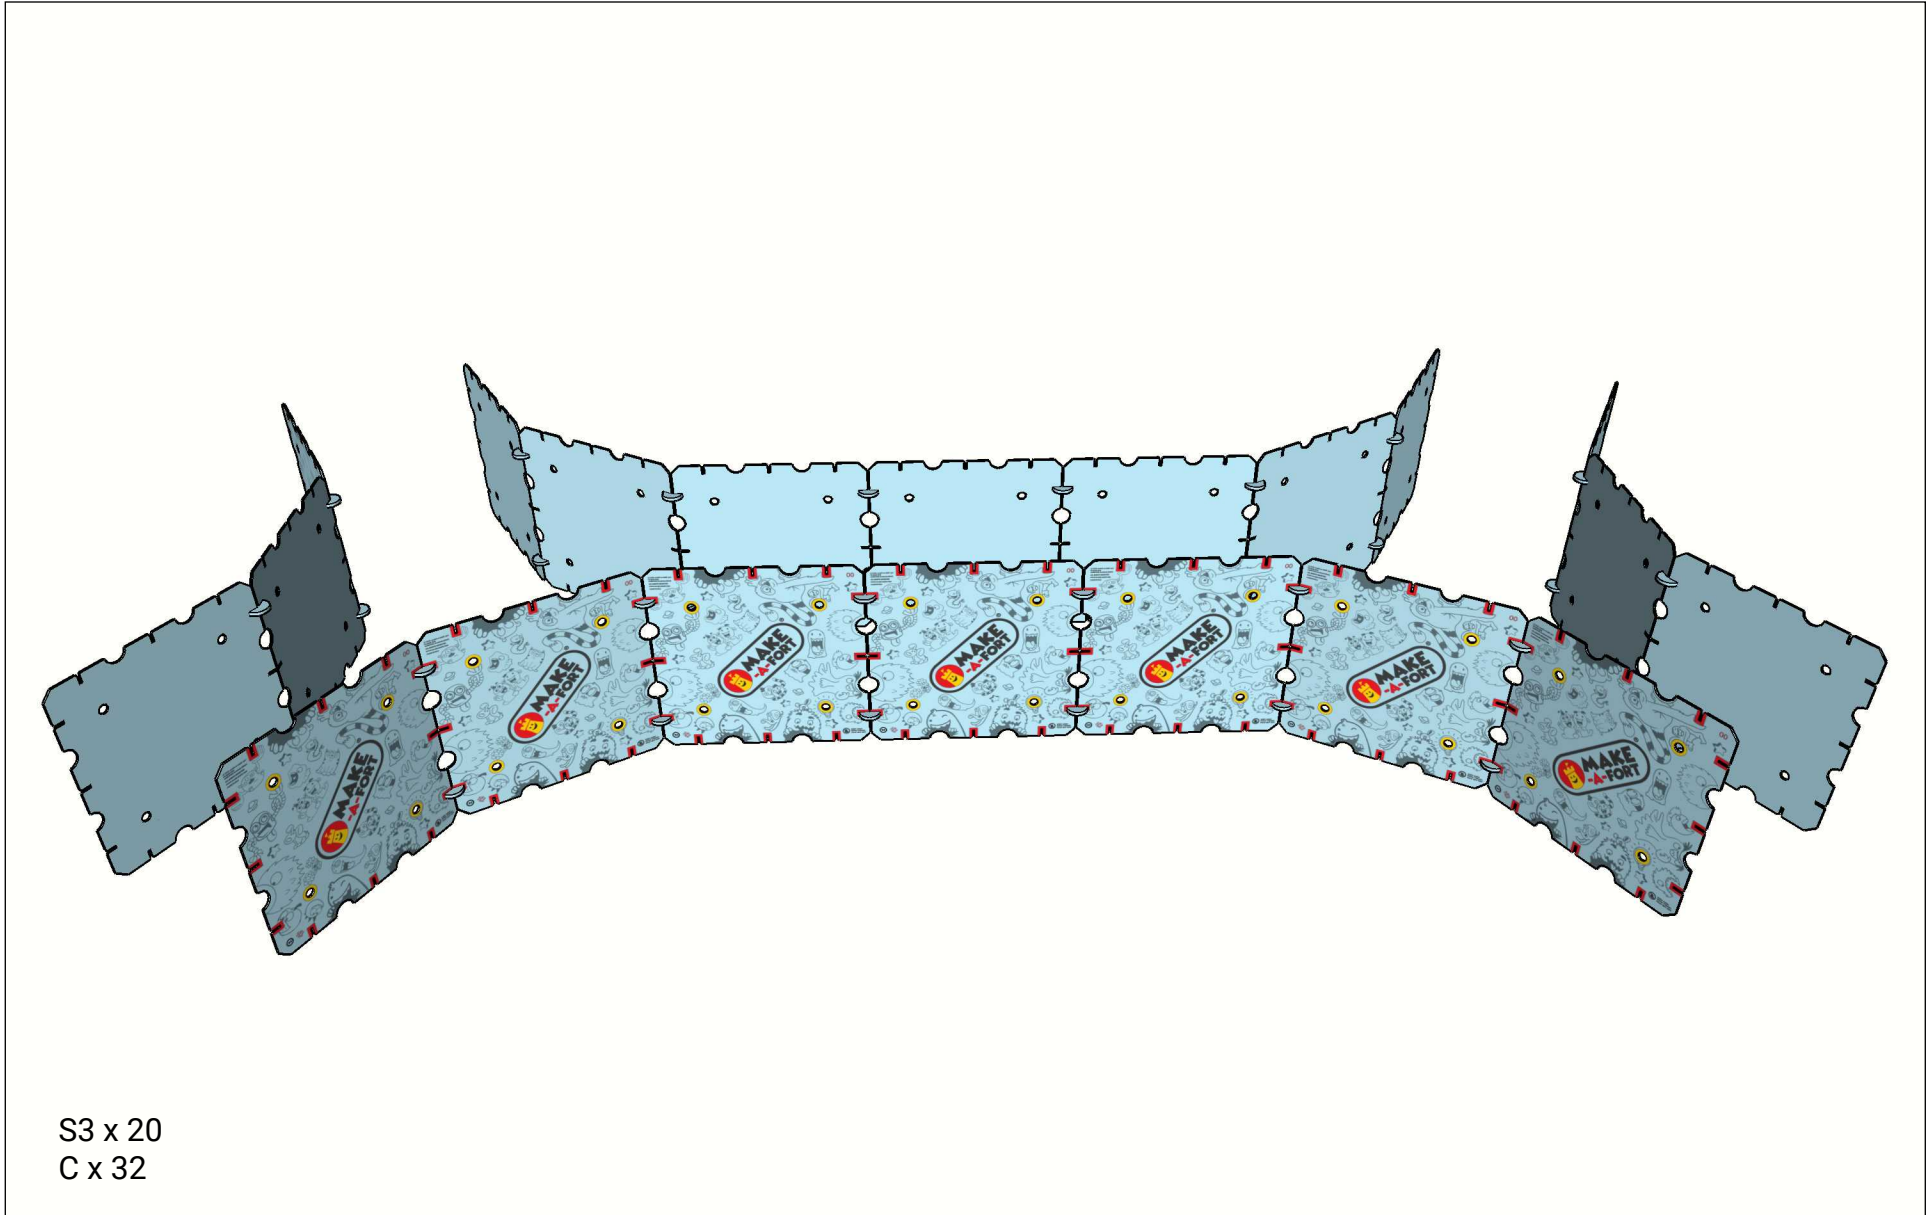

Project - Hexagloo X2

Requires 2 x Explorer Kits. Recommended for ages 8+. Takes one to two hours to build.

Project - Hexagloo X2

Build Blue Section

S3 x 20
C x 32

Project - Hexagloo X2

Build Purple Section

T x 24
C x 8

Project - Hexagloo X2

Build Green Section

S3 x 7
C x 52

Project - Hexagloo X2

Build Orange Section

S3 x 12
C x 12