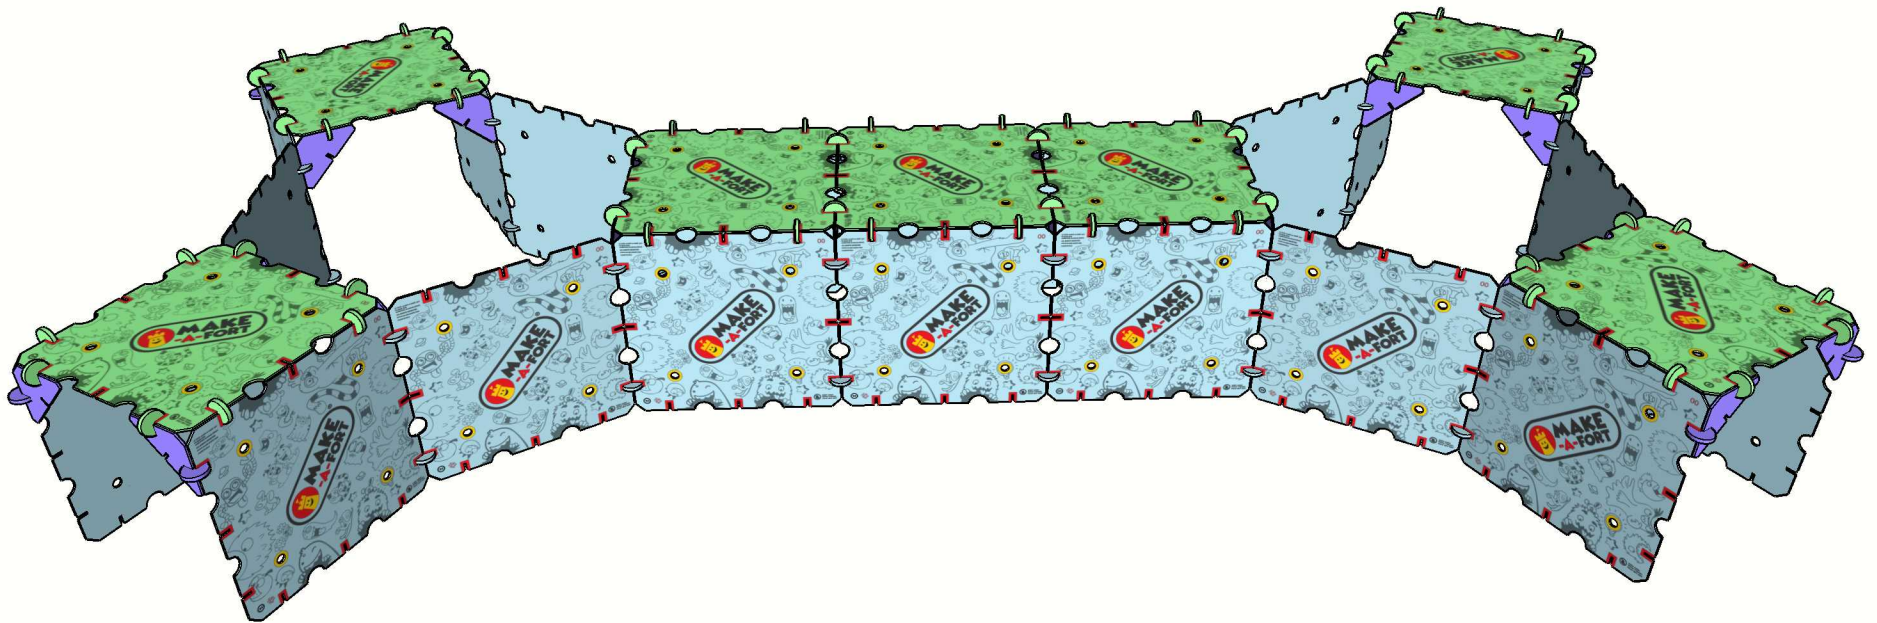

Project - Hexagloo X2

Requires 2 x Explorer Kits. Recommended for ages 8+. Takes one to two hours to build.

Project - Hexagloo X2

Build Blue Section

S3 x 20
C x 32

Project - Hexagloo X2

Build Purple Section

T x 24
C x 8

Project - Hexagloo X2

Build Green Section

S3 x 7
C x 52

Project - Hexagloo X2

Build Orange Section

S3 x 12
C x 12