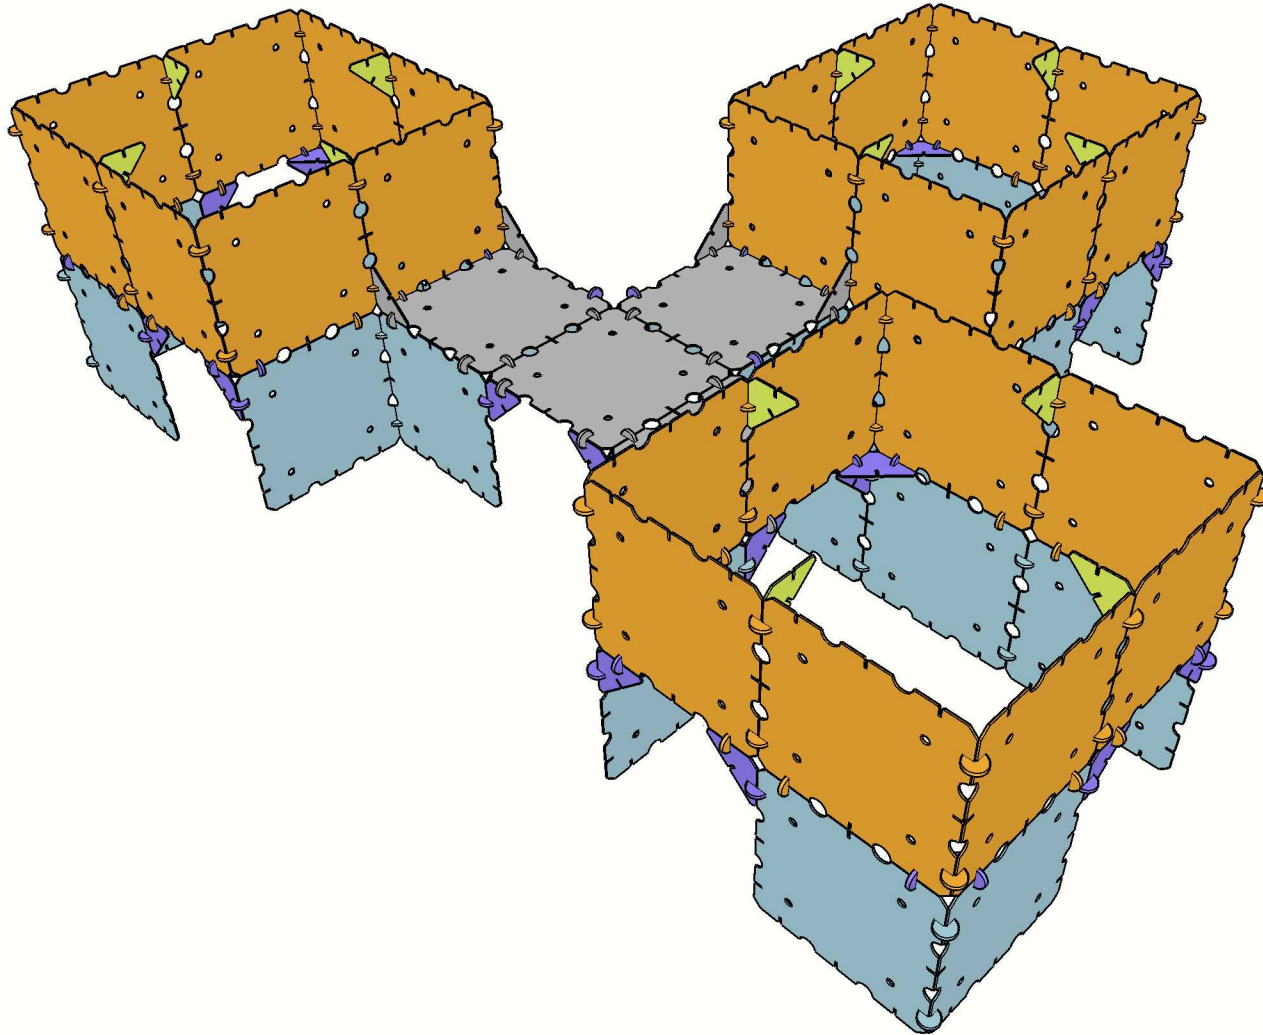

Requires 3 x Minecraft Explorer Kits. Recommended for ages 8+. Takes two to three hours to build.

Three is better than two! Share this tri-part house with two mining friends, or just rule your palace in solitude with plenty of room for all your wolves, cats, and other pets!

Dirt Panels x 22
Connectors x 32

Add Purple Components

Gold Braces x 38
Connectors x 40

Add Gray Components

- Grass Panels x 3
- Dirt Panels x 1
- Gold Braces x 6
- Connectors x 17

Add Orange Components

Dirt Panels x 24
Connectors x 69

Add Yellow Components

Gold Braces x 12

Add Pink Components

Grass Panels x 9
Gold Braces x 3
Connectors x 60