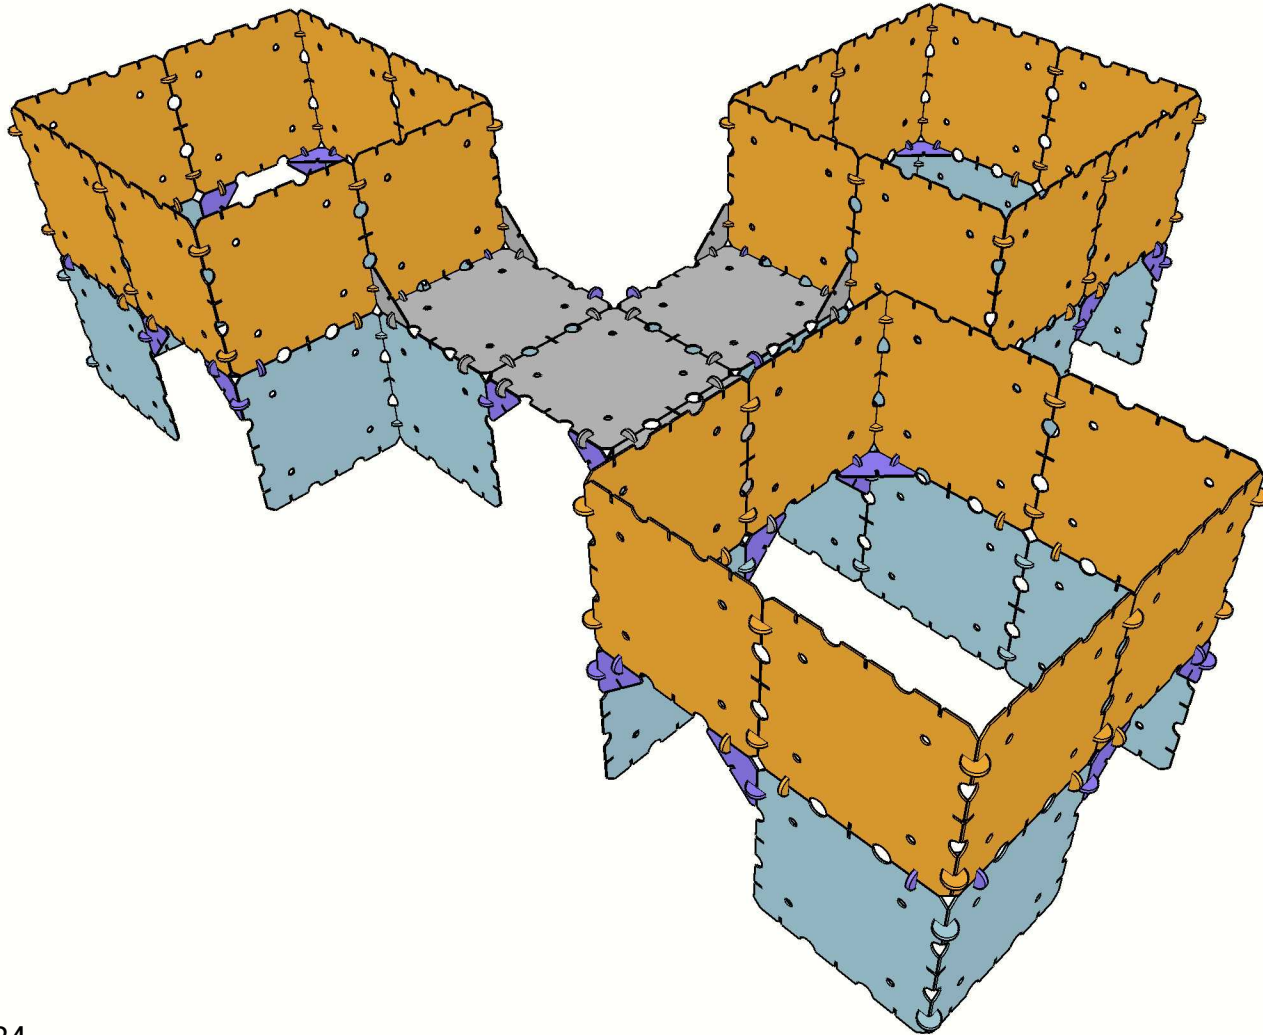

Requires 3 x Minecraft Explorer Kits. Recommended for ages 8+. Takes two to three hours to build.

Three is better than two! Share this tri-part house with two mining friends, or just rule your palace in solitude with plenty of room for all your wolves, cats, and other pets!

Dirt Panels x 22
Connectors x 32

Add Purple Components

Gold Braces x 38
Connectors x 40

Add Gray Components

- Grass Panels x 3
- Dirt Panels x 1
- Gold Braces x 6
- Connectors x 17

Add Orange Components

Dirt Panels x 24
Connectors x 69

Add Yellow Components

Gold Braces x 12

Add Pink Components

Grass Panels x 9
Gold Braces x 3
Connectors x 60