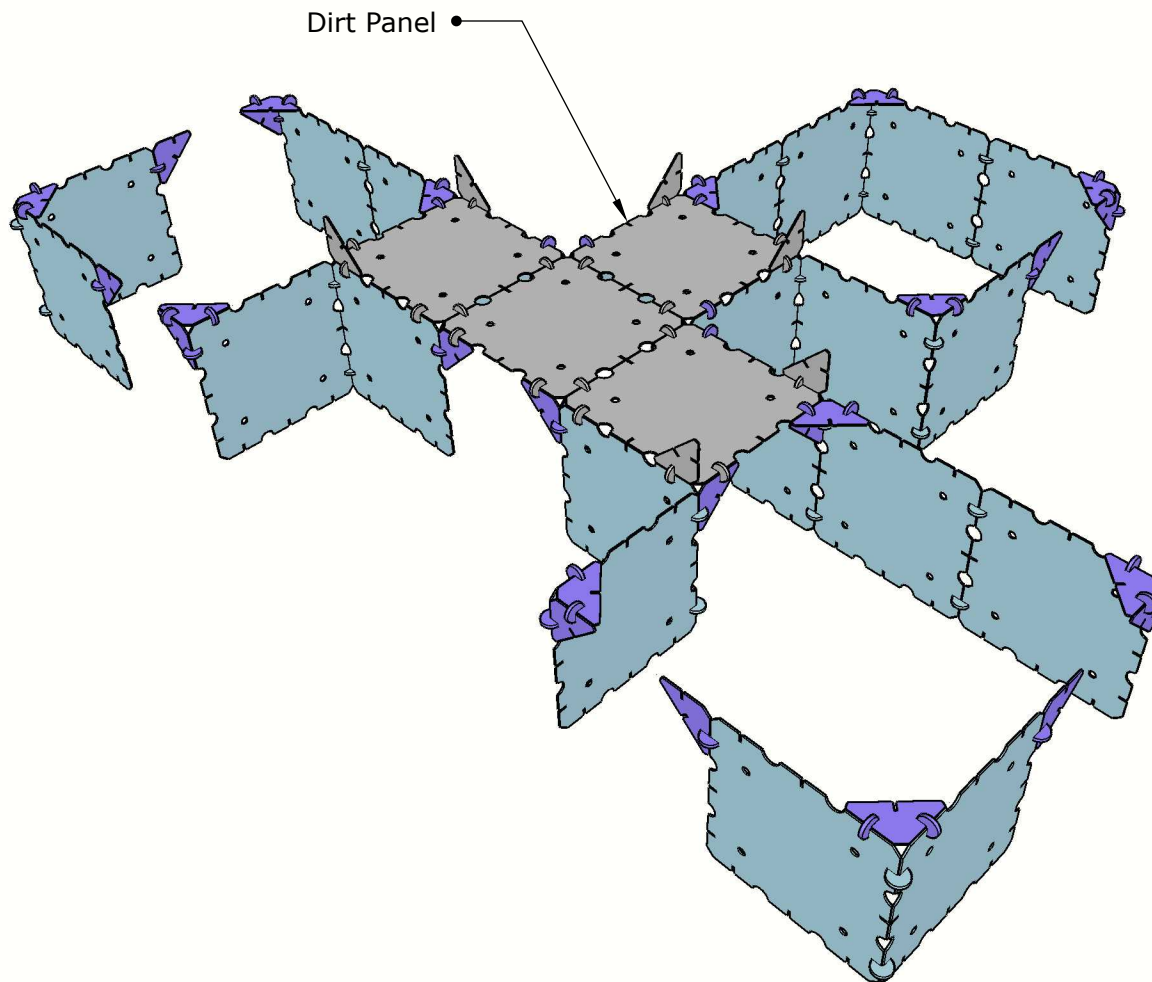

Requires 3 x Minecraft Explorer Kits. Recommended for ages 8+. Takes two to three hours to build.

Three is better than two! Share this tri-part house with two mining friends, or just rule your palace in solitude with plenty of room for all your wolves, cats, and other pets!

Dirt Panels x 22
Connectors x 32

Add Purple Components

Gold Braces x 38
Connectors x 40

Add Gray Components

- Grass Panels x 3
- Dirt Panels x 1
- Gold Braces x 6
- Connectors x 17

Add Orange Components

Dirt Panels x 24
Connectors x 69

Add Yellow Components

Gold Braces x 12

Add Pink Components

Grass Panels x 9
Gold Braces x 3
Connectors x 60