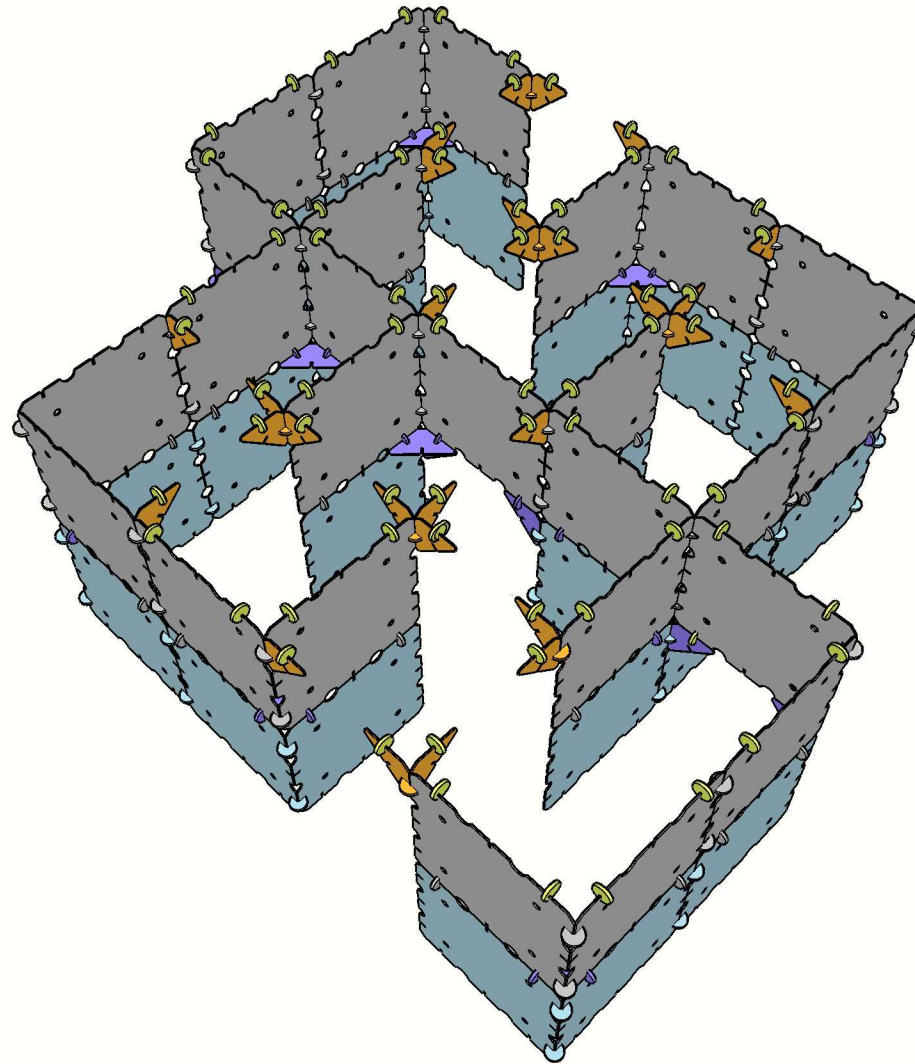

Requires 3 x Minecraft Explorer Kits. Recommended for ages 8+. Takes two to three hours to build.

Have you ever seen a dirt palace like this one before? With skylights letting in the sun and leaving room for your cat to bask, high walls keeping out all the Endermen, and a green grass roof tying it all together, this is the perfect place to live out your mining and crafting dreams!

Dirt Panels x 22
Connectors x 32

Add Purple Components

Gold Braces x 18
Connectors x 26

Add Gray Components

Dirt Panels x 25
Connectors x 36

Add Orange Components

Gold Braces x 28
Connectors x 8

Add Yellow Components

Connectors x 68

Add Pink Components

Grass Panels x 12
Gold Braces x 16
Connectors x 12