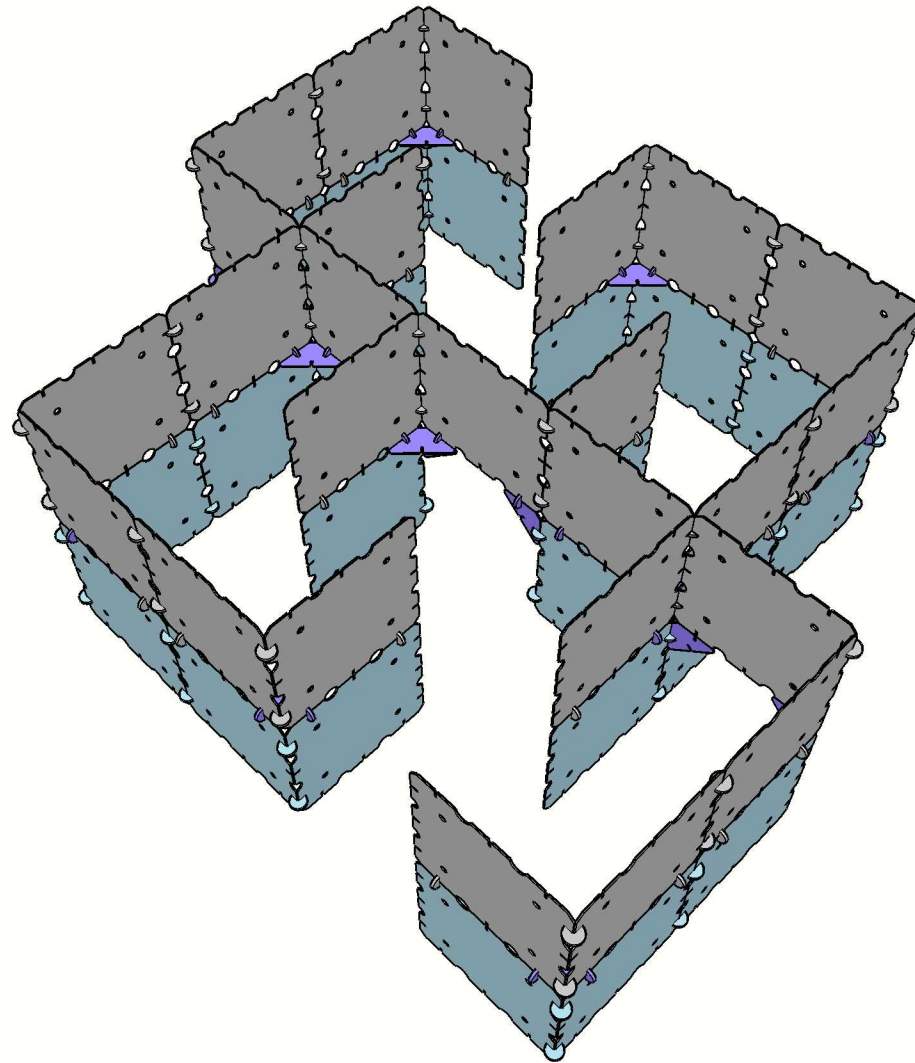

Requires 3 x Minecraft Explorer Kits. Recommended for ages 8+. Takes two to three hours to build.

Have you ever seen a dirt palace like this one before? With skylights letting in the sun and leaving room for your cat to bask, high walls keeping out all the Endermen, and a green grass roof tying it all together, this is the perfect place to live out your mining and crafting dreams!

Dirt Panels x 22
Connectors x 32

Add Purple Components

Gold Braces x 18
Connectors x 26

Add Gray Components

Dirt Panels x 25
Connectors x 36

Add Orange Components

Gold Braces x 28
Connectors x 8

Add Yellow Components