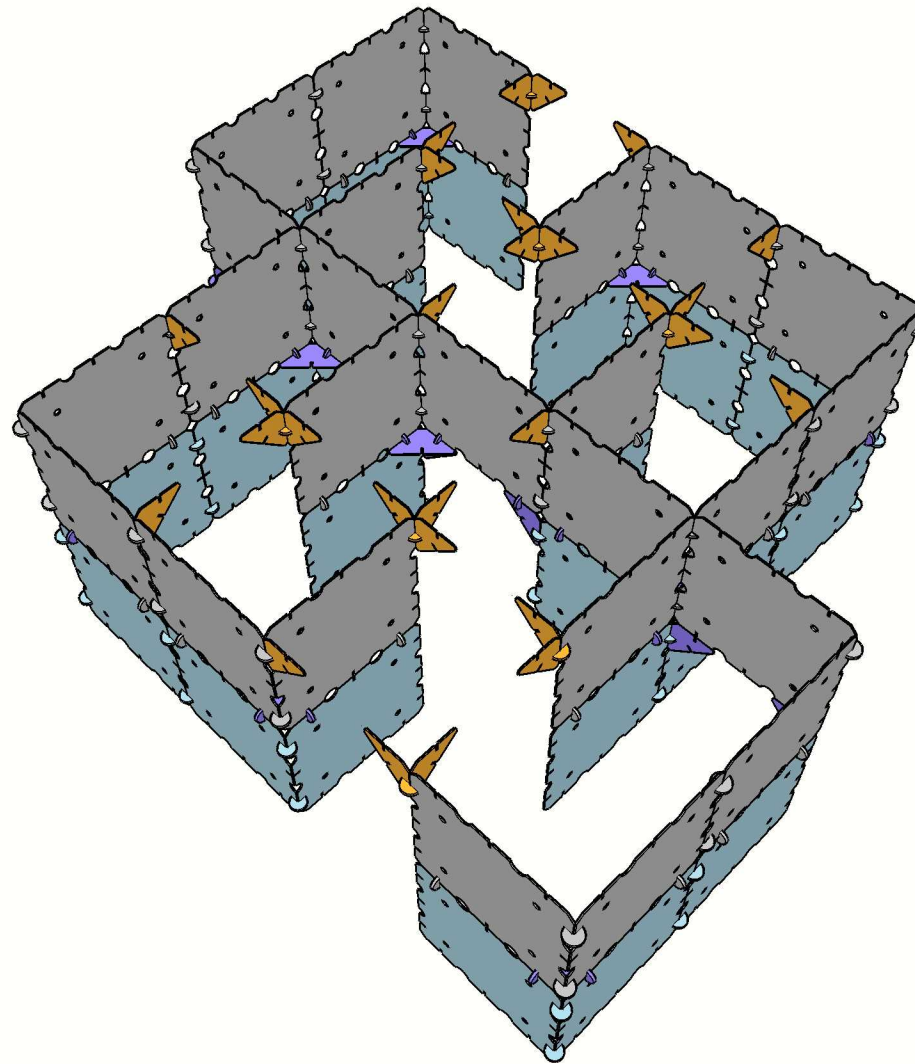

Requires 3 x Minecraft Explorer Kits. Recommended for ages 8+. Takes two to three hours to build.

Have you ever seen a dirt palace like this one before? With skylights letting in the sun and leaving room for your cat to bask, high walls keeping out all the Endermen, and a green grass roof tying it all together, this is the perfect place to live out your mining and crafting dreams!

Dirt Panels x 22
Connectors x 32

Add Purple Components

Gold Braces x 18
Connectors x 26

Add Gray Components

Dirt Panels x 25
Connectors x 36

Add Orange Components

Gold Braces x 28
Connectors x 8

Add Yellow Components

Connectors x 68

Add Pink Components

Grass Panels x 12
Gold Braces x 16
Connectors x 12