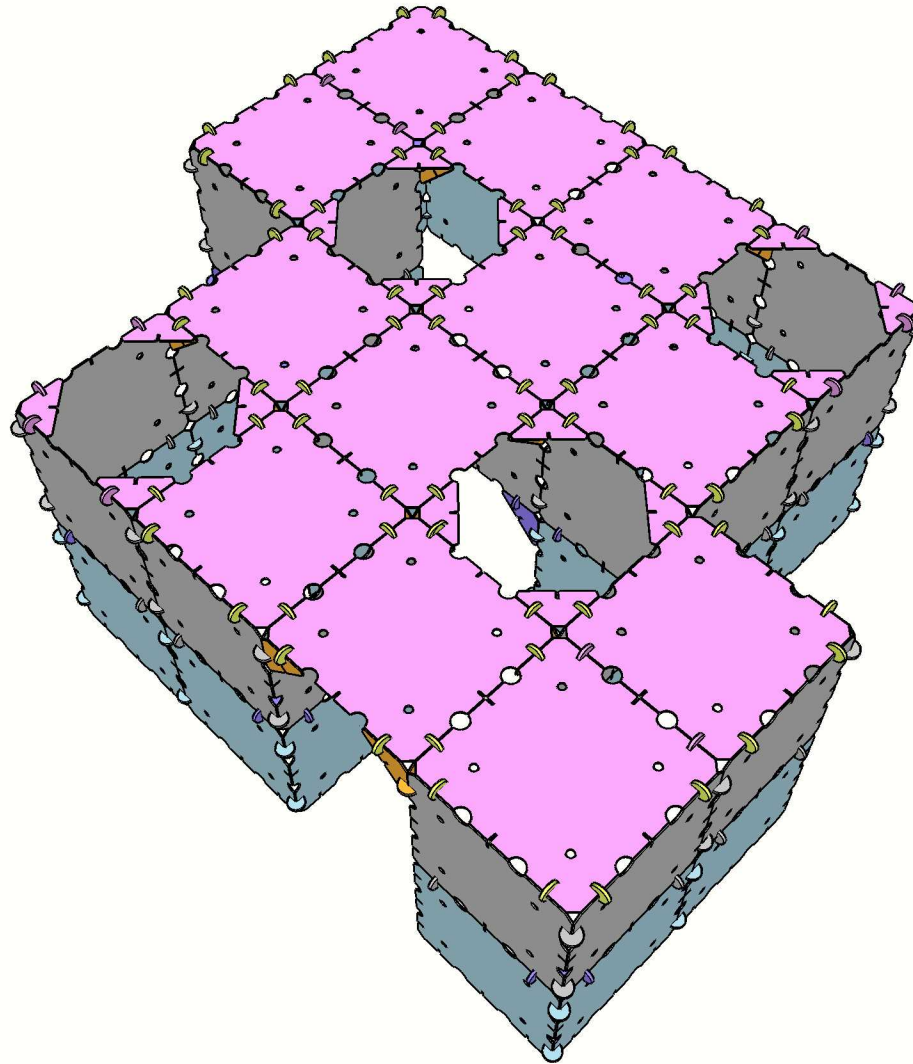

Requires 3 x Minecraft Explorer Kits. Recommended for ages 8+. Takes two to three hours to build.

Have you ever seen a dirt palace like this one before? With skylights letting in the sun and leaving room for your cat to bask, high walls keeping out all the Endermen, and a green grass roof tying it all together, this is the perfect place to live out your mining and crafting dreams!

Dirt Panels x 22
Connectors x 32

Add Purple Components

Gold Braces x 18
Connectors x 26

Add Gray Components

Dirt Panels x 25
Connectors x 36

Add Orange Components

Gold Braces x 28
Connectors x 8

Add Yellow Components

Connectors x 68

Add Pink Components

Grass Panels x 12
Gold Braces x 16
Connectors x 12