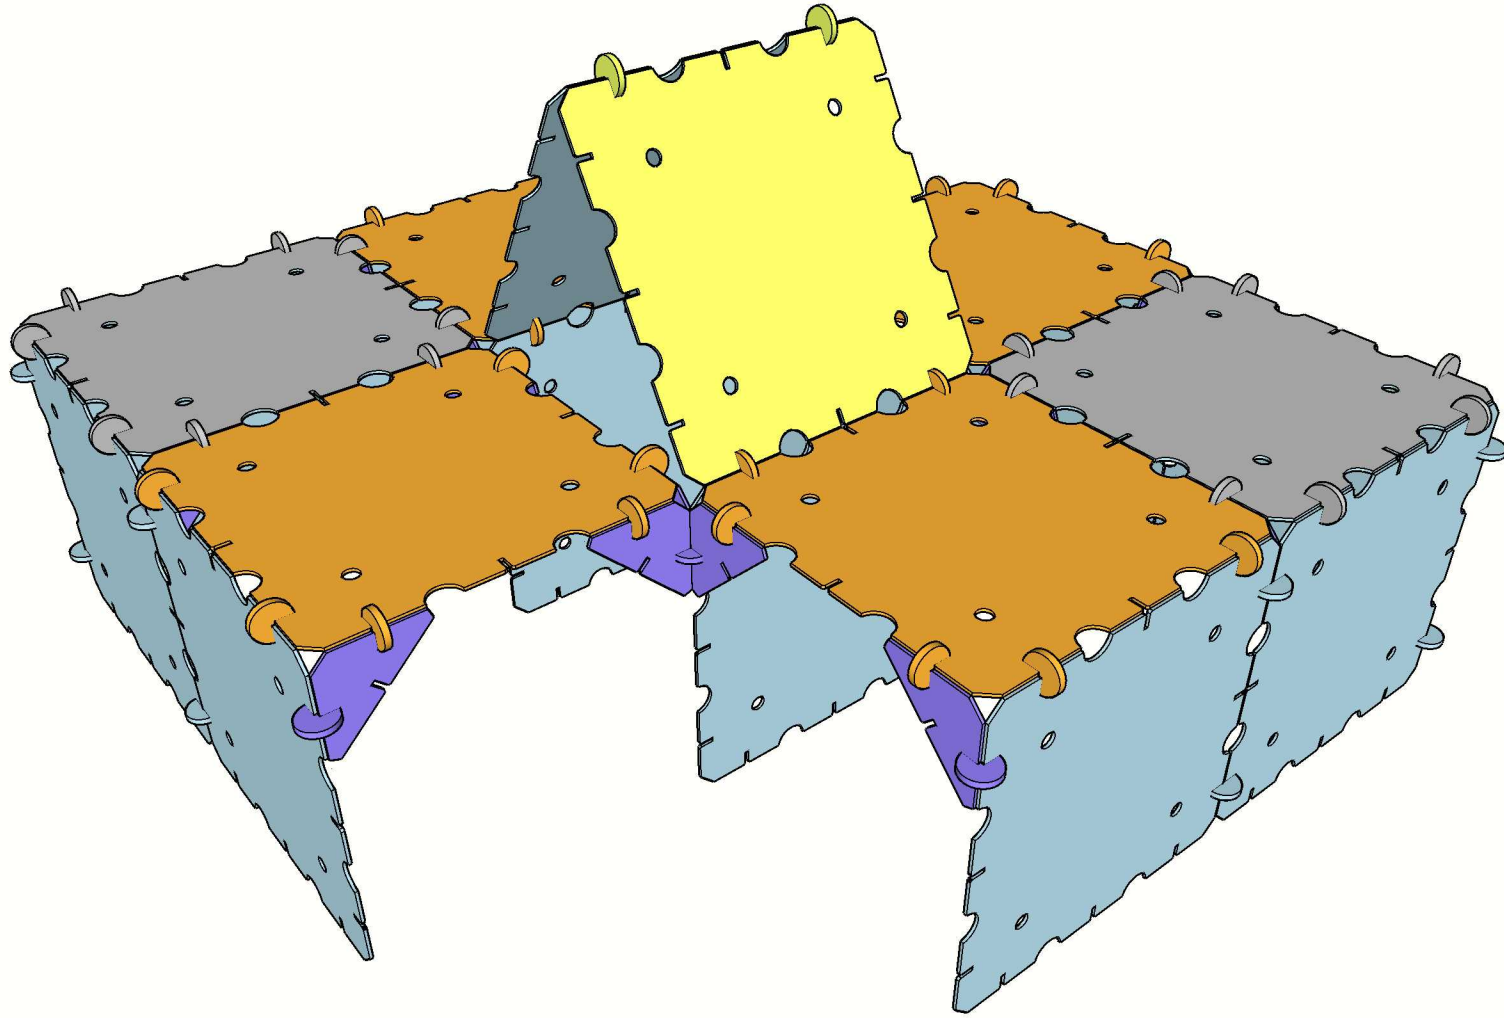

Requires 1 x Minecraft Explorer Kit. Recommended for ages 8+. Takes less than an hour to build.

Everyone starts somewhere in Minecraft, and what better way to start than with the classic Dirt House! You'll be sure to escape the lurking creepers and zombies at night when you hide out in this creation. Plenty of room to store your crafting table, of course.

Dirt Panels x 11
Connectors x 16

Add Purple Components

Gold Braces x 18
Connectors x 6

Add Gray Components

Dirt Panels x 6
Connectors x 16

Add Orange Components

Grass Panels x 4
Connectors x 24

Add Yellow Components

Dirt Panels x 2
Connectors x 2