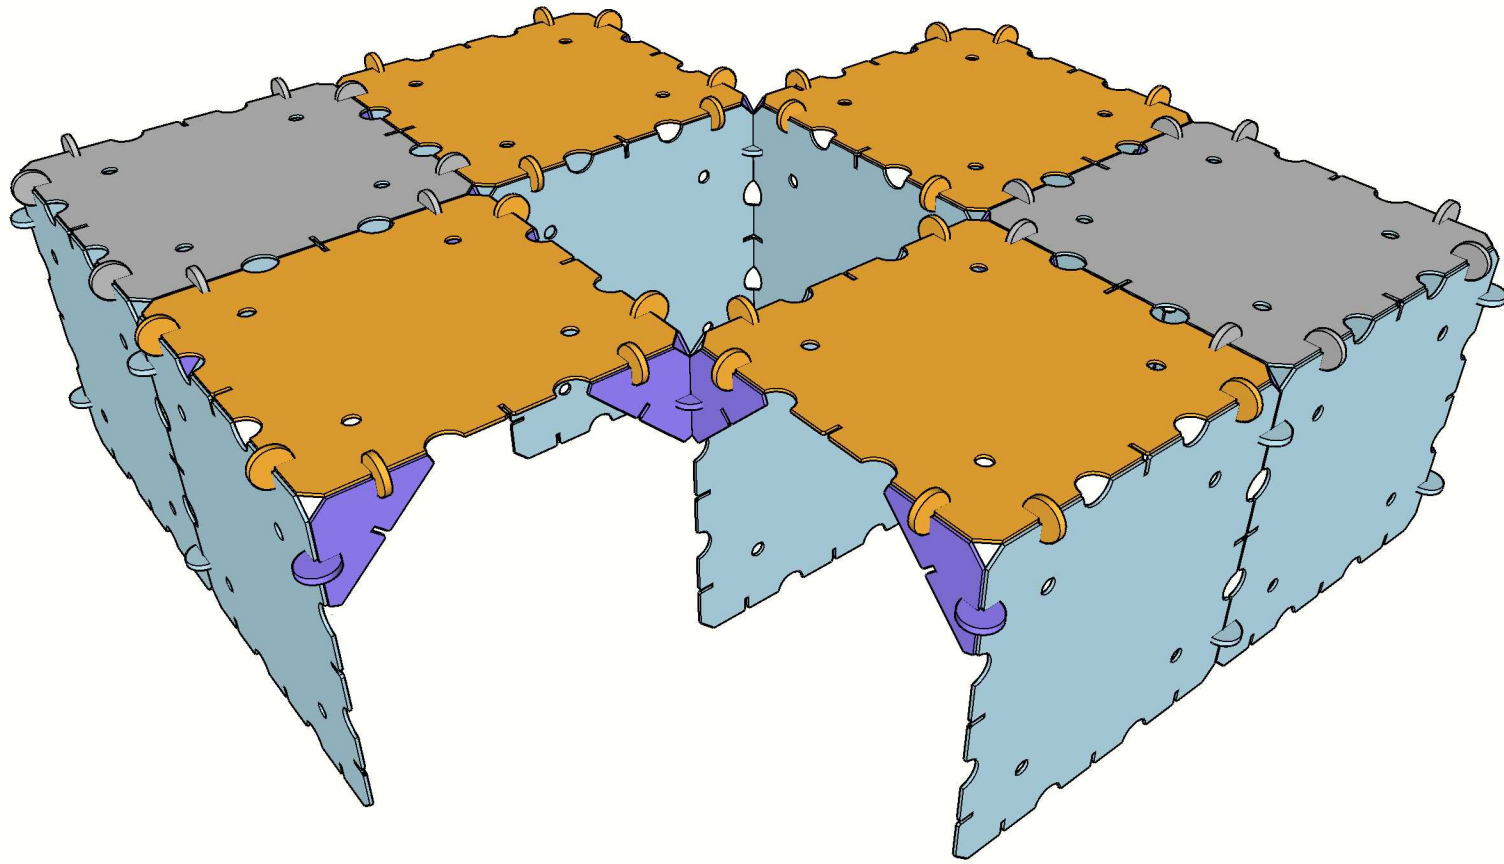

Requires 1 x Minecraft Explorer Kit. Recommended for ages 8+. Takes less than an hour to build.

Everyone starts somewhere in Minecraft, and what better way to start than with the classic Dirt House! You'll be sure to escape the lurking creepers and zombies at night when you hide out in this creation. Plenty of room to store your crafting table, of course.

Dirt Panels x 11
Connectors x 16

Add Purple Components

Gold Braces x 18
Connectors x 6

Add Gray Components

Dirt Panels x 6
Connectors x 16

Add Orange Components

Grass Panels x 4
Connectors x 24

Add Yellow Components

Dirt Panels x 2
Connectors x 2