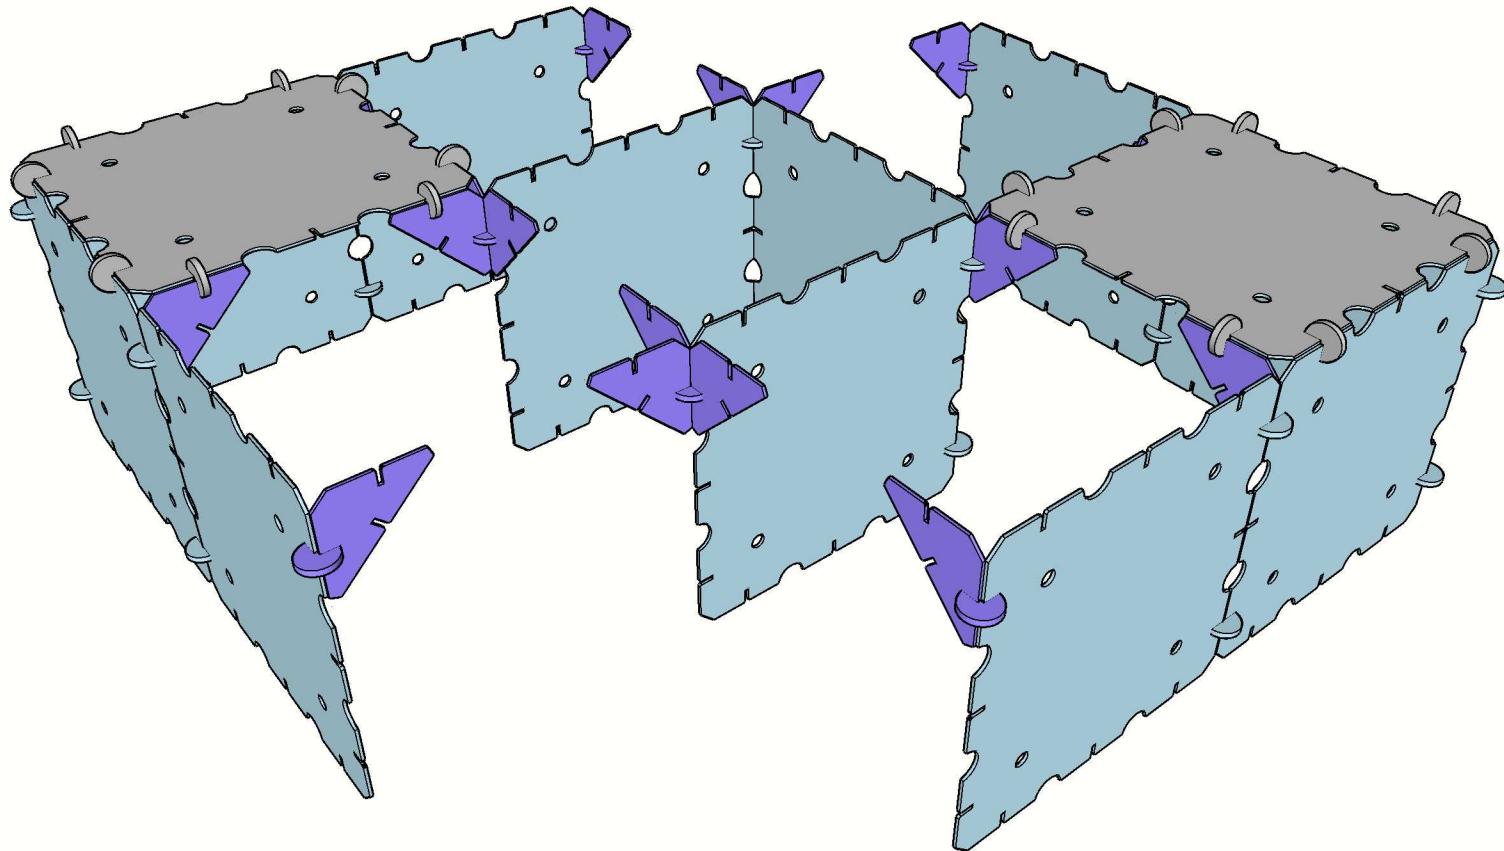

Requires 1 x Minecraft Explorer Kit. Recommended for ages 8+. Takes less than an hour to build.

Everyone starts somewhere in Minecraft, and what better way to start than with the classic Dirt House! You'll be sure to escape the lurking creepers and zombies at night when you hide out in this creation. Plenty of room to store your crafting table, of course.

Dirt Panels x 11
Connectors x 16

Add Purple Components

Gold Braces x 18
Connectors x 6

Add Gray Components

Dirt Panels x 6
Connectors x 16

Add Orange Components

Grass Panels x 4
Connectors x 24

Add Yellow Components

Dirt Panels x 2
Connectors x 2